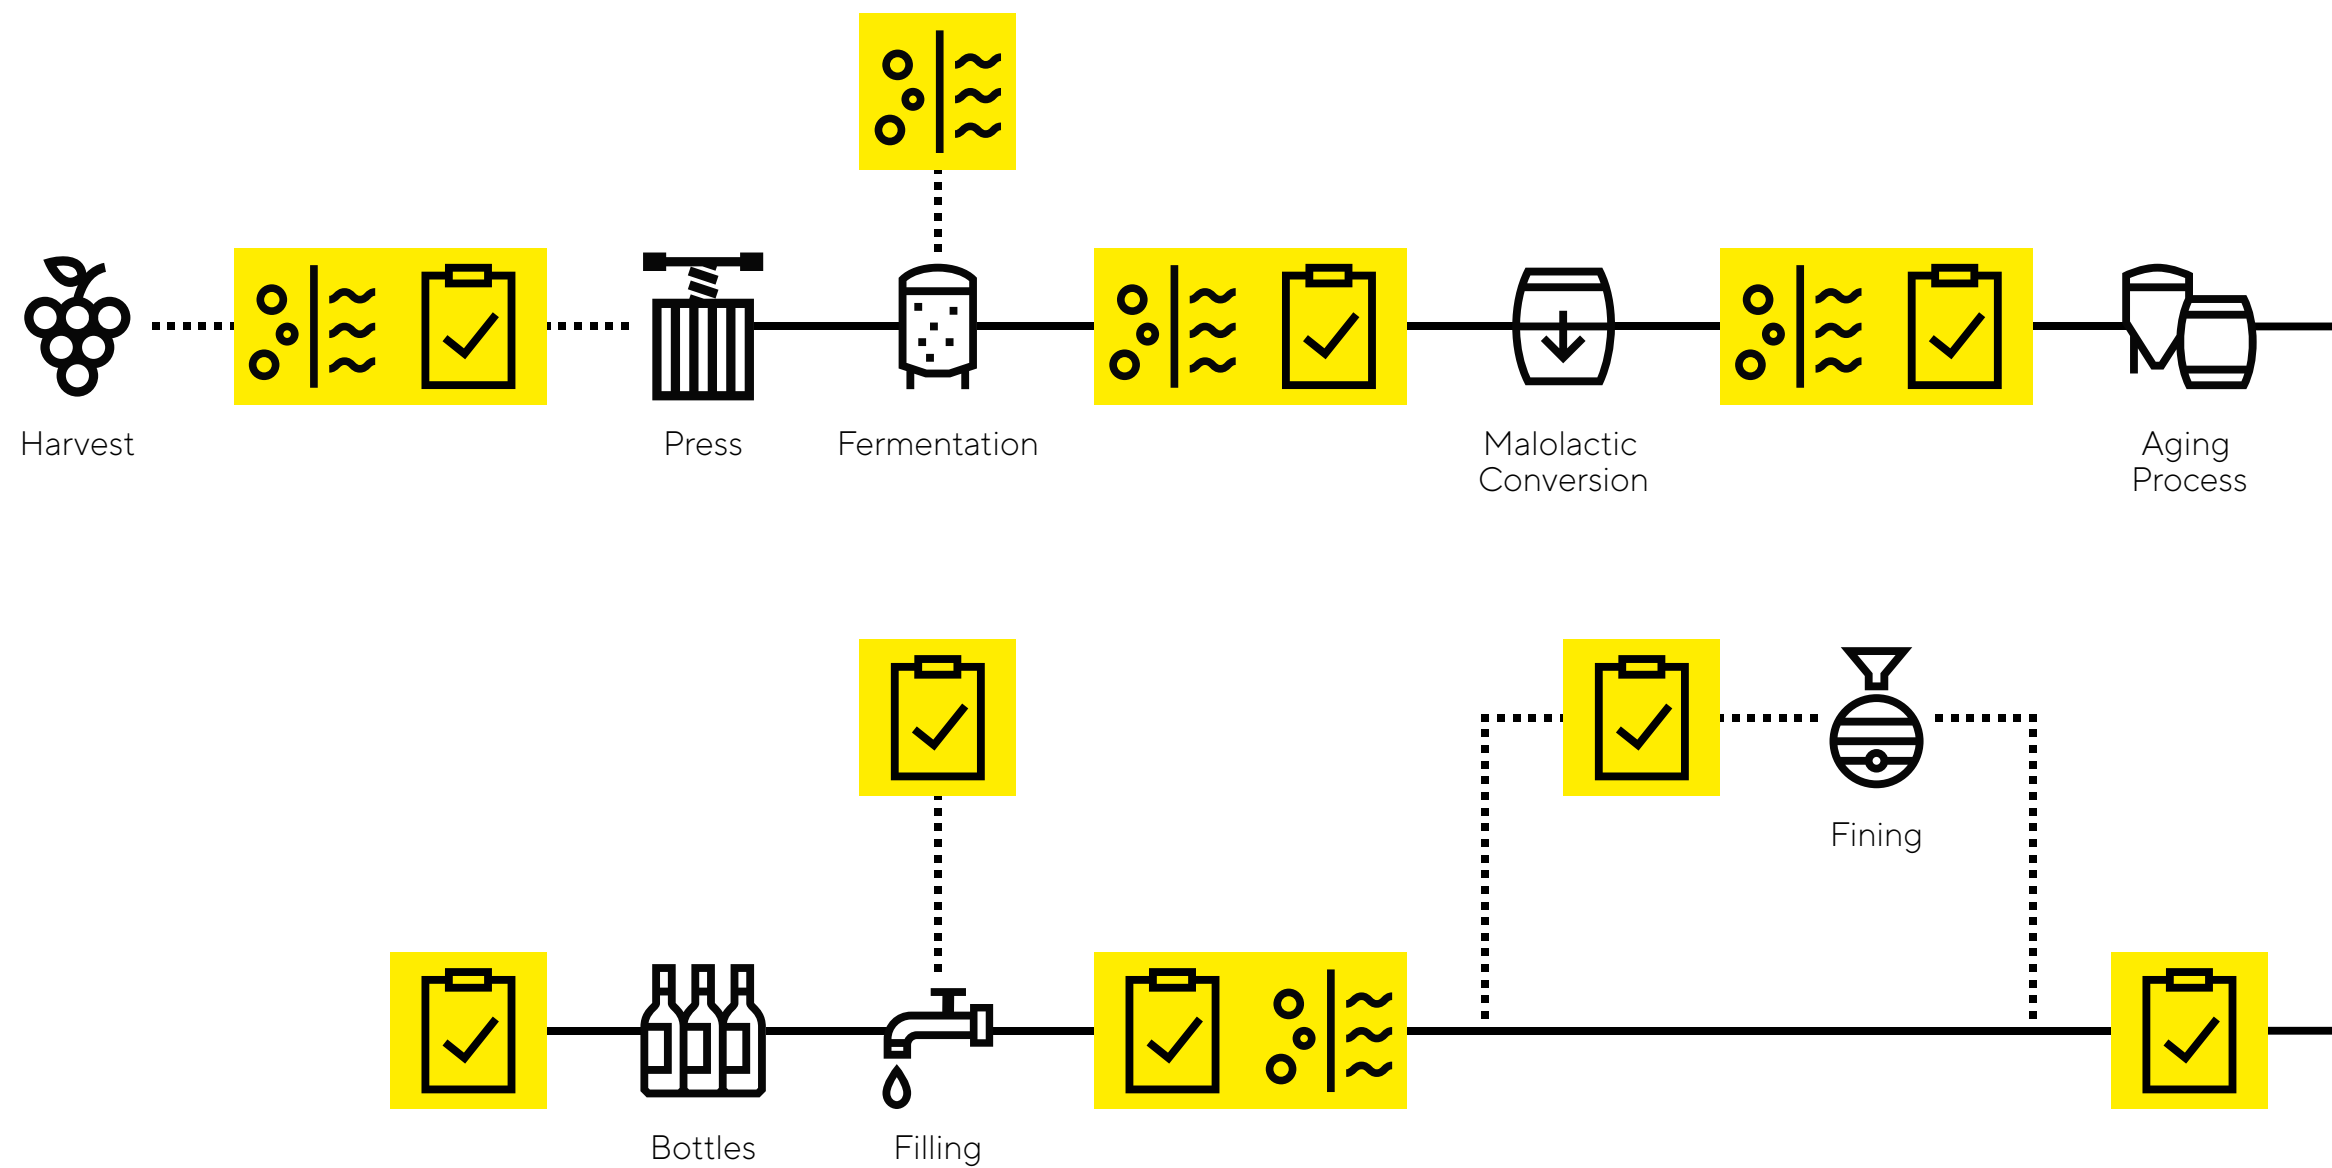

Process Flow Chart for Your Wine Process*

*This workflow may not exactly represent your winery workflow, however it generalizes the QC checkpoints.