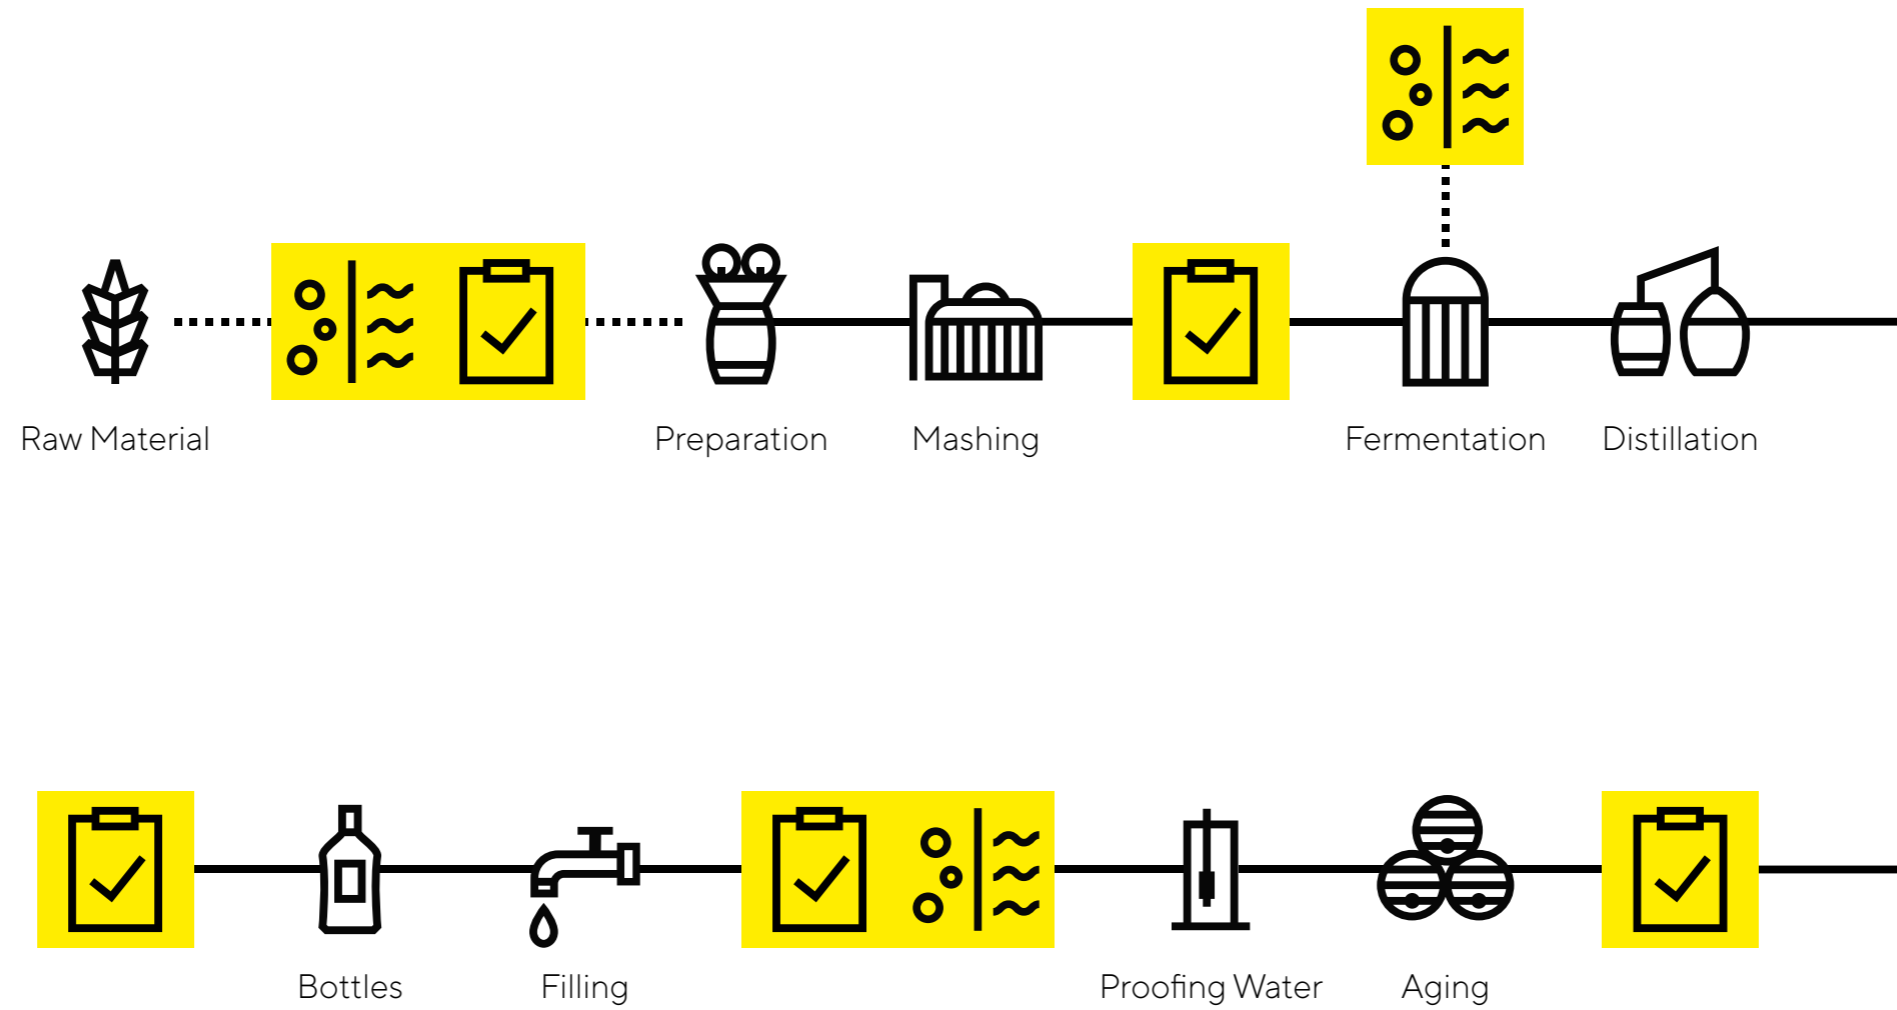

Process Flow Chart for Your Spirit Process*

*This workflow may not exactly represent your distillery workflow, however it generalizes the QC checkpoints.