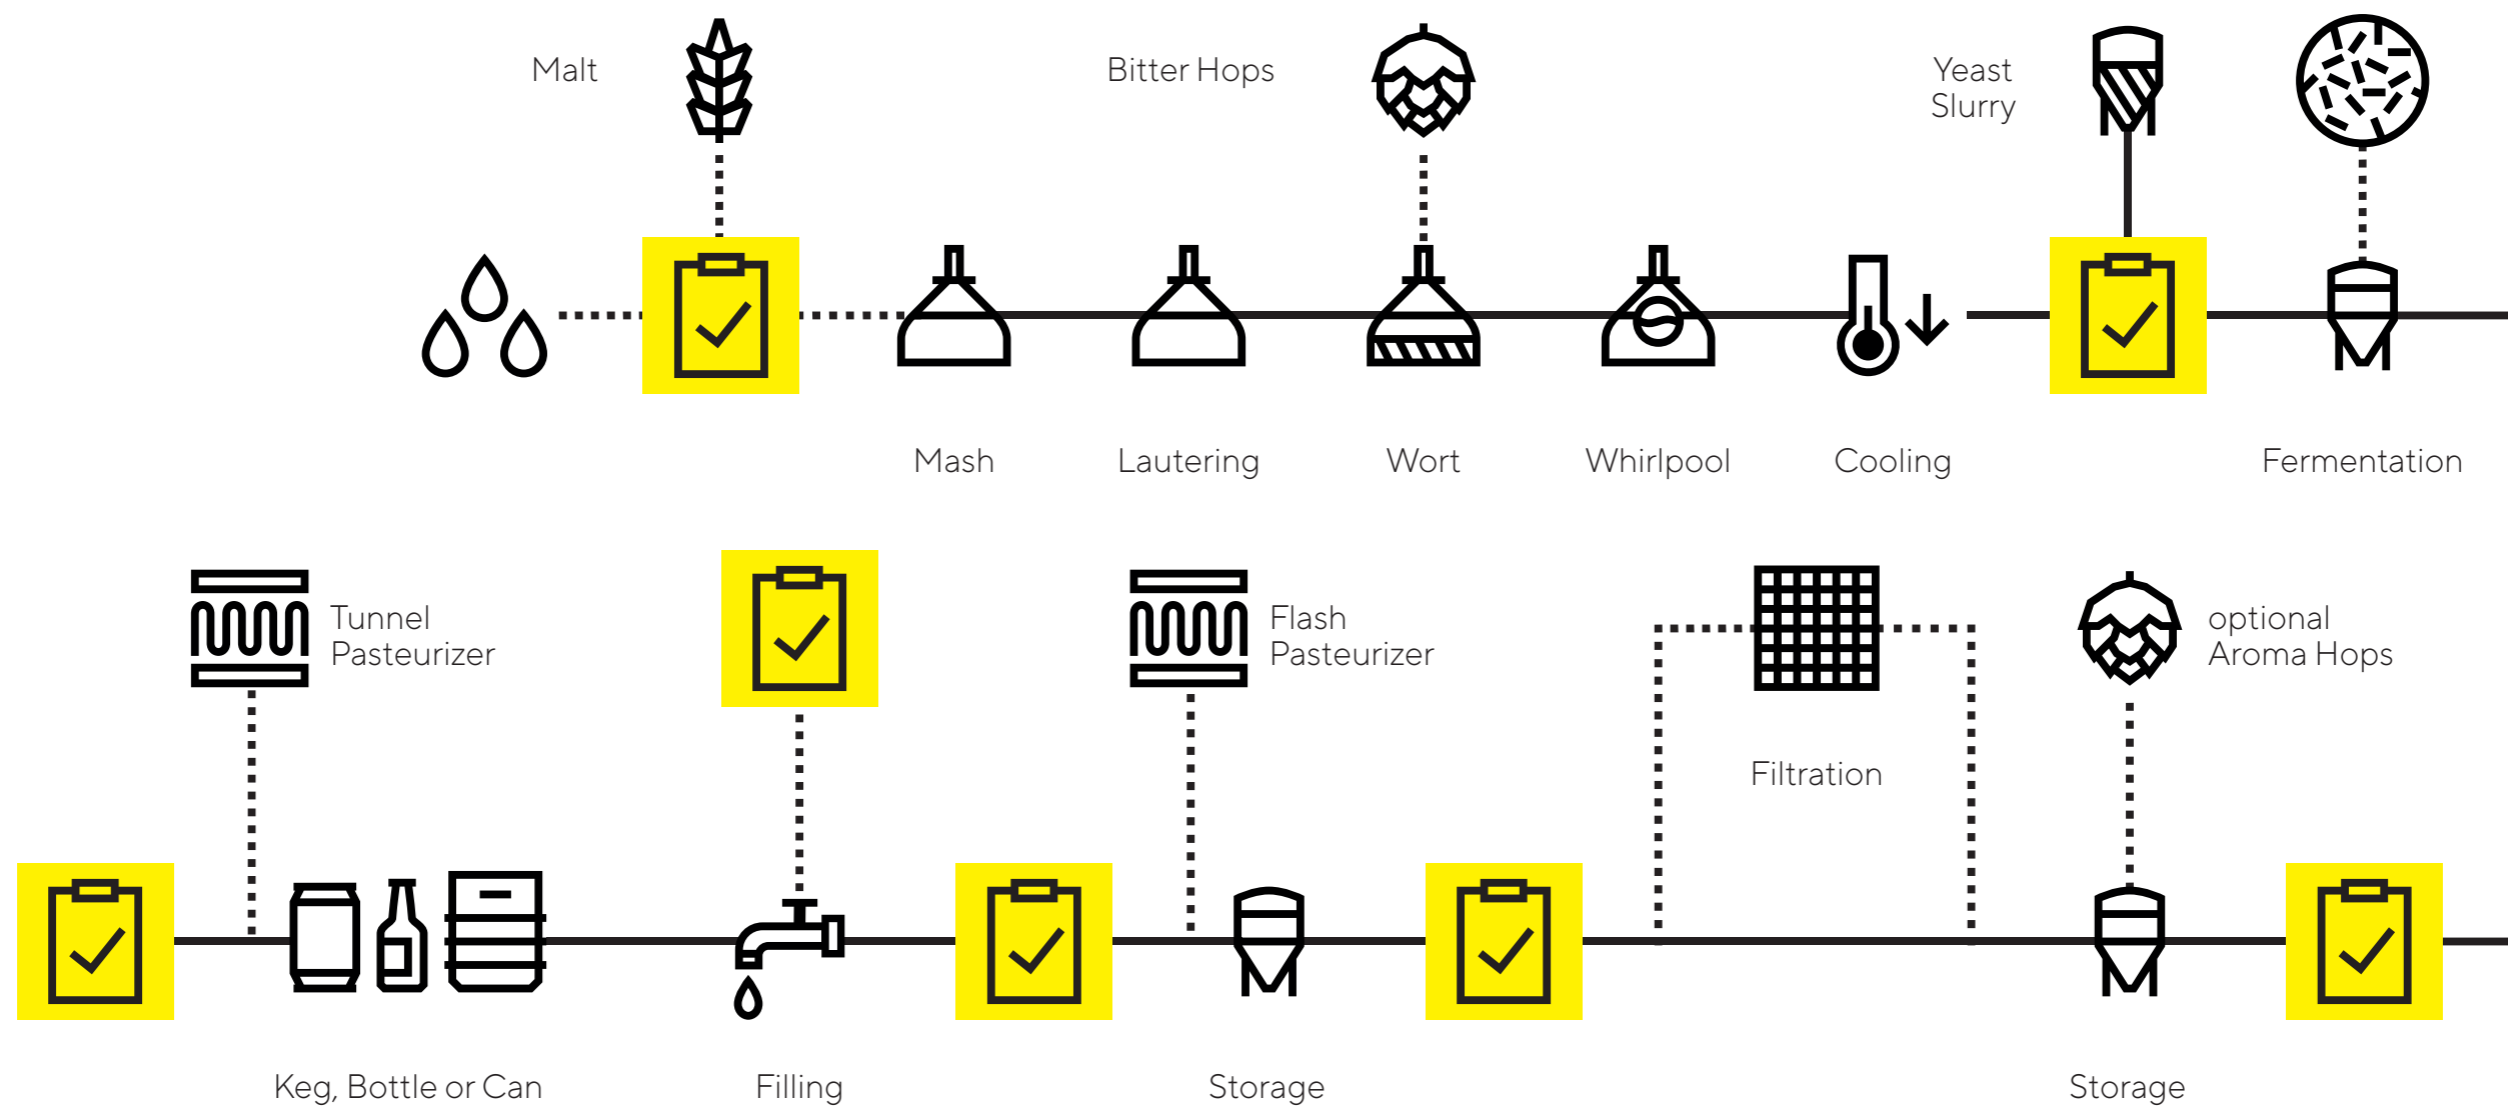

Process Flow Chart for Your Beer Process*

*This workflow may not exactly represent your brewery workflow, however it generalizes the QC checkpoints.