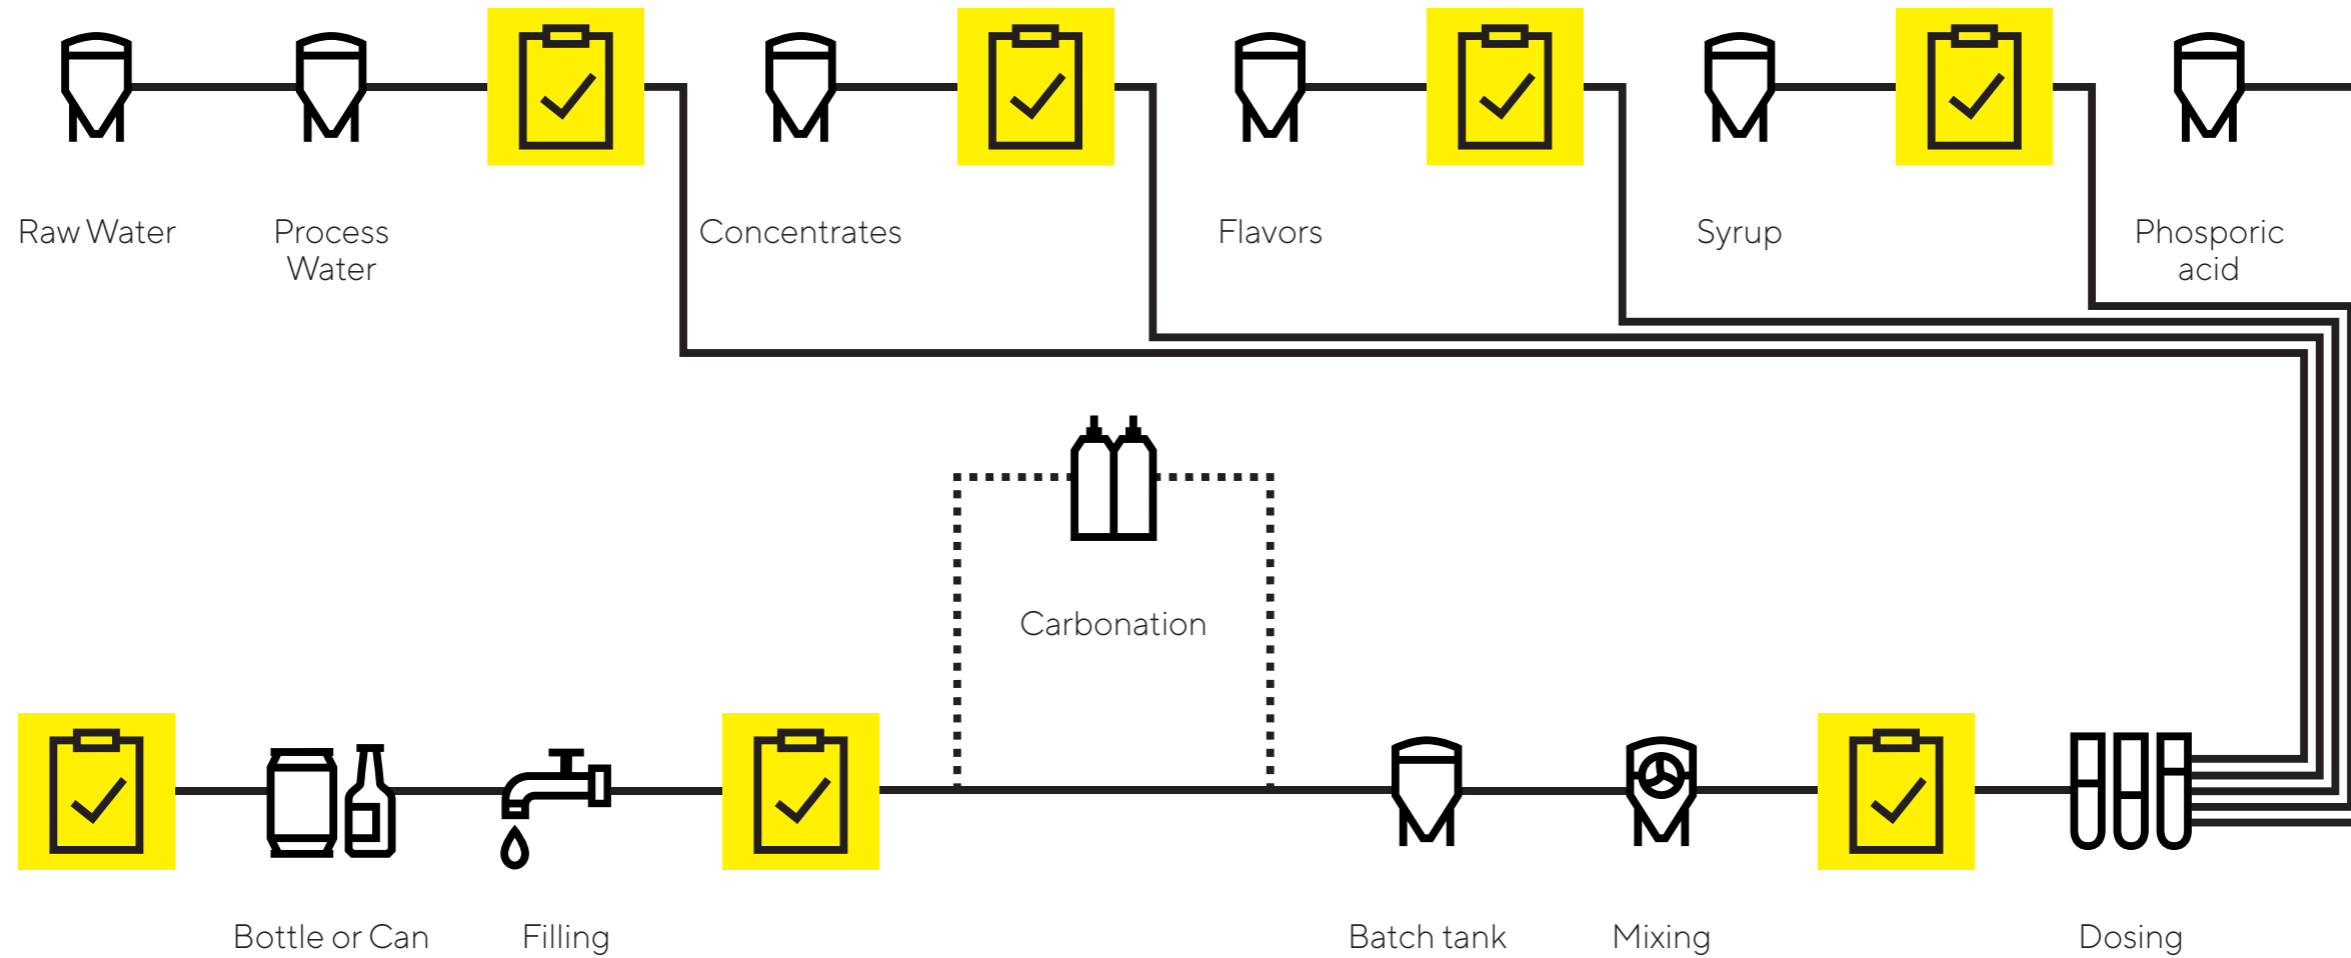

Process Flow Chart for Your Soft Drink Process*

*This workflow may not exactly represent your workflow in your soft drink manufacturing, however it generalizes the QC checkpoints.