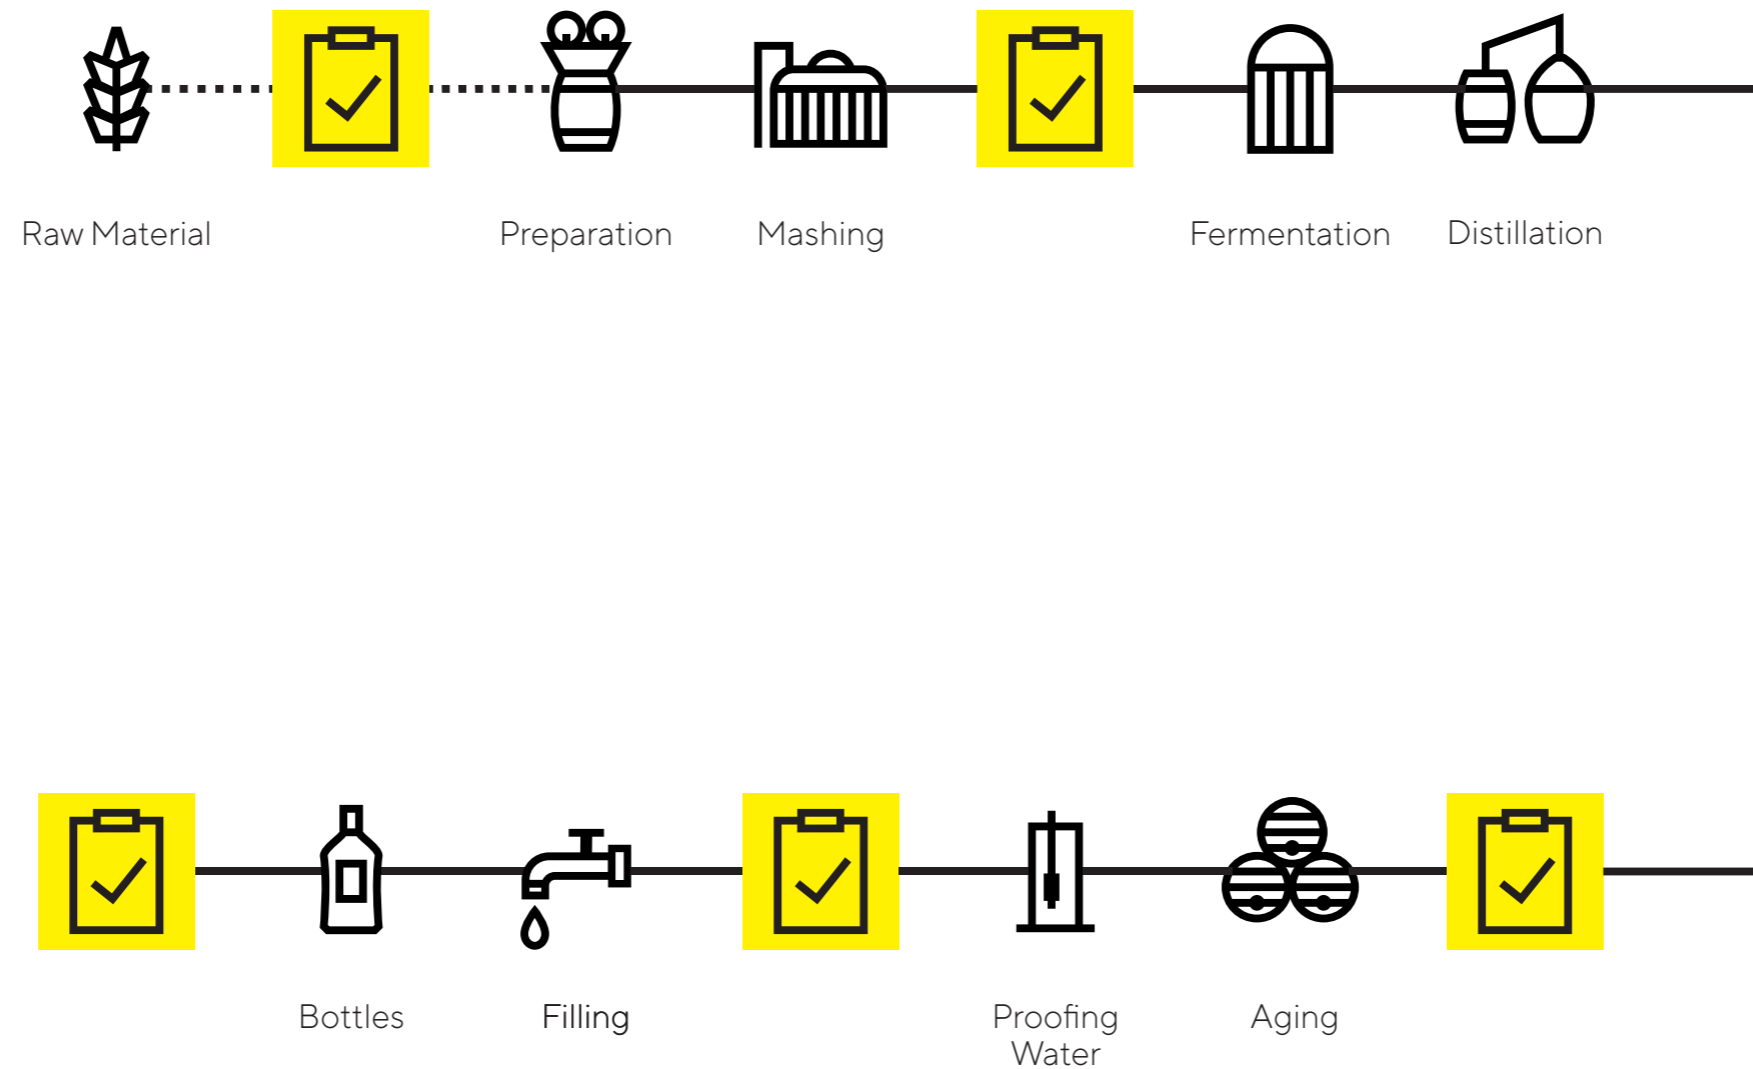

Process Flow Chart for Your Spirit Process*

*This workflow may not exactly represent your distillery workflow, however it generalizes the QC checkpoints.