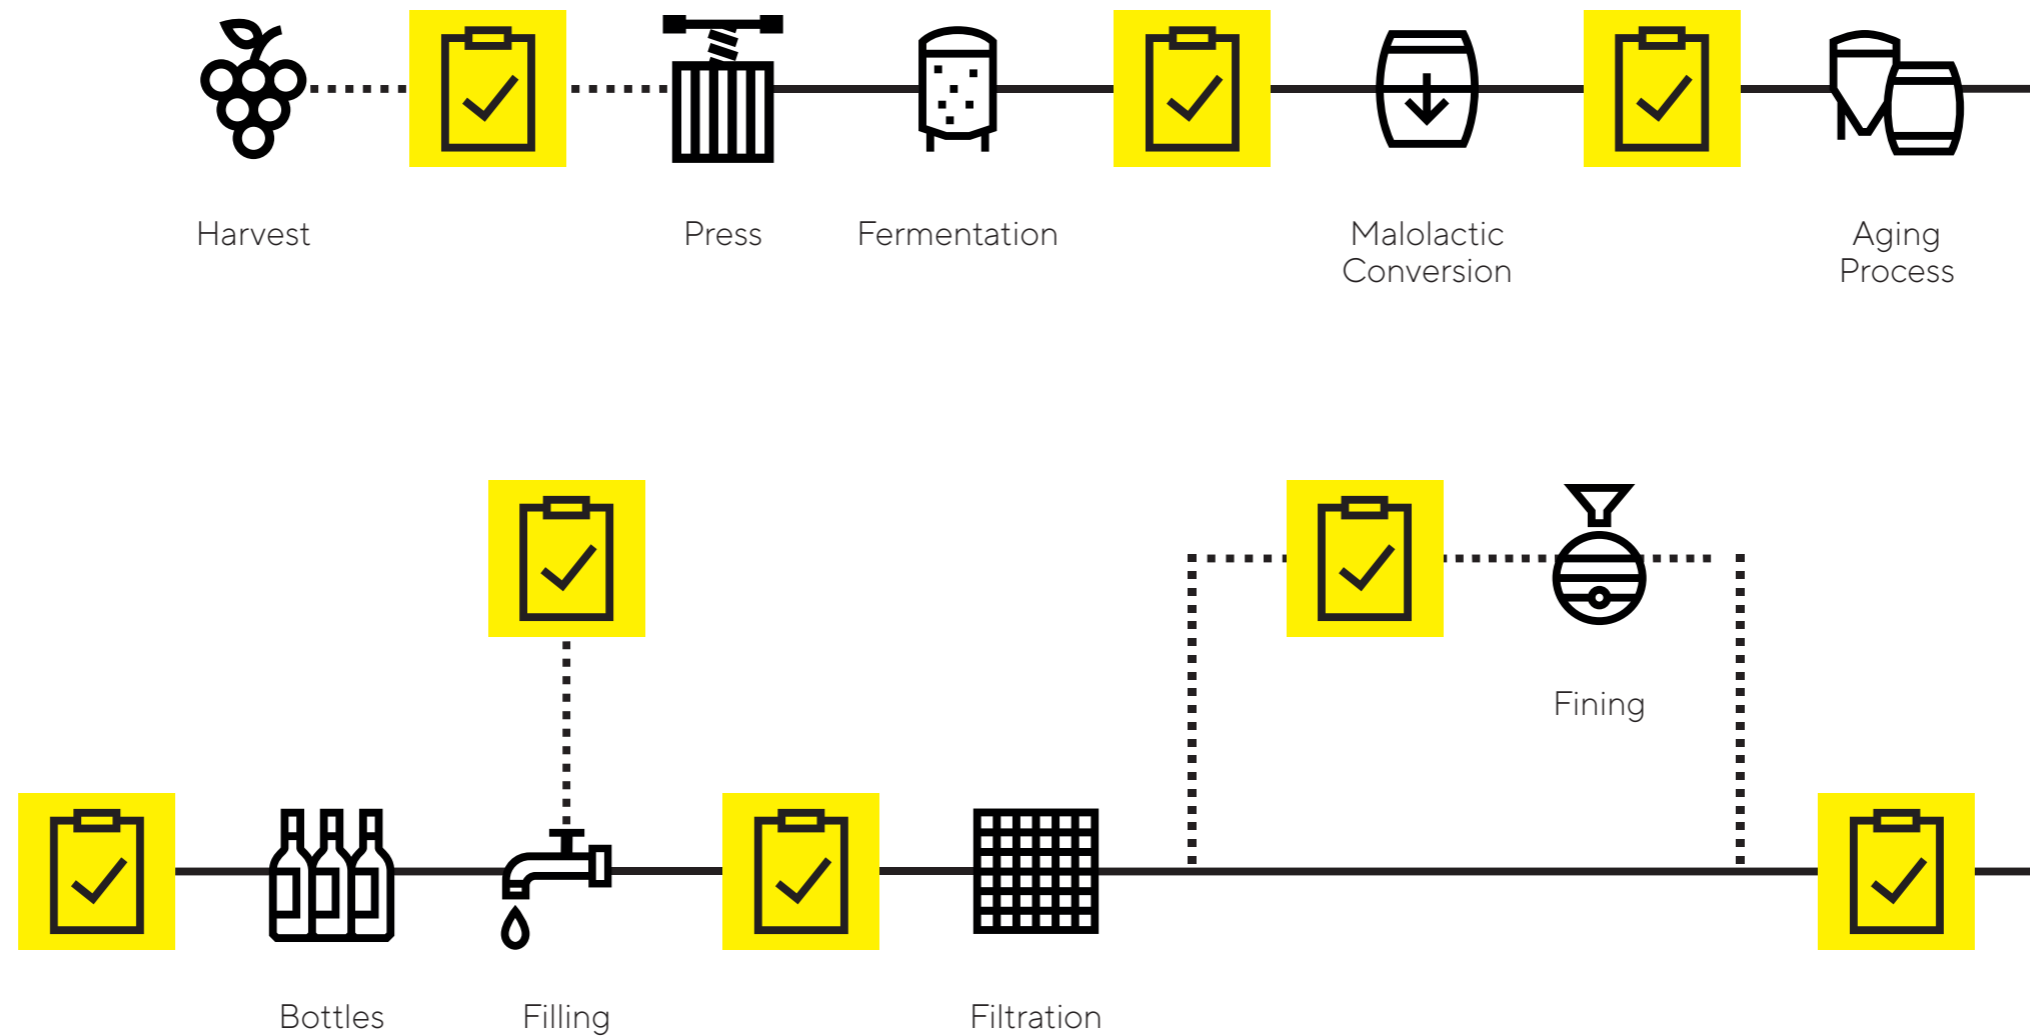

Process Flow Chart for Your Wine Process*

*This workflow may not exactly represent your winery workflow, however it generalizes the QC checkpoints.